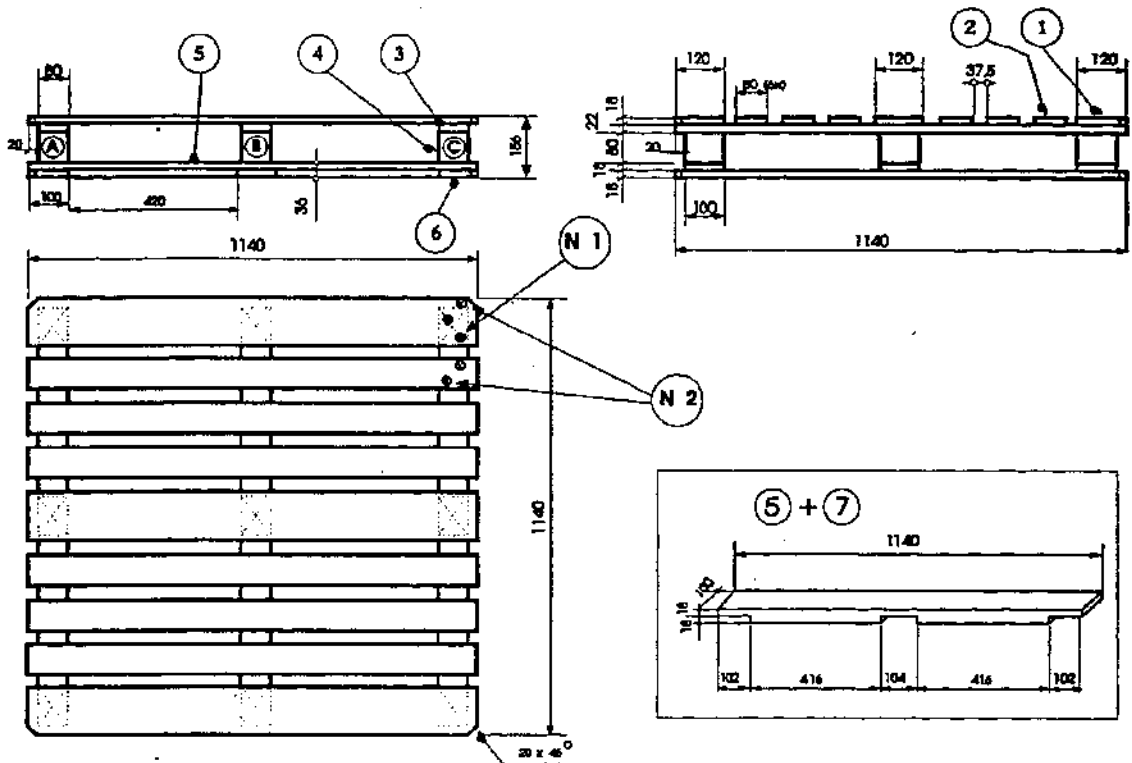

CP

CHEMICAL INDUSTRY PALLETS

01-08-1995

edition : 5

pos. number	items	dimensions (mm)		
		thickn.	width	length
1	3 deck boards	18	120	1140
2	6 deck boards	18	80	1140
3	3 cross boards	22	80	1140
4	9 blocks	80	80	100
5	3 bottom boards	18	100	1140
6	3 bottom boards	18	100	1140
7	6 filling boards	18	100	420
N1	18			
N2	42+30	see fixation		
N3	18			
A - B - C	see marking			
alternative				
5+7	3	bottom boards		
N2	42	see fixation		
wood volume :		45.9 dm ³		

1140 x 1140 mm

CP 9